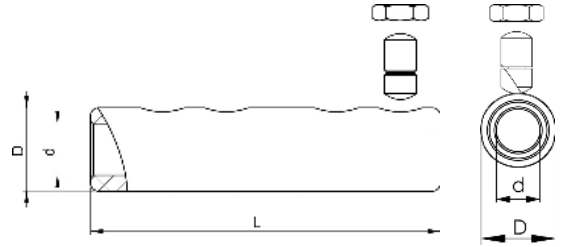

### Shearbolt connectors 10 - 630 mm<sup>2</sup> (reversible screw)

Cable type round mm <sup>2</sup>	Cable type sector mm <sup>2</sup>	Name	Screen conductor	Screen conductor (with filling piece)	d (mm)	D	L	s	Pcs/pack
50-95	50-95	SC95R95S	70-95	16-57 (SC95N/PEN)	16,0	27,0	114	58	1
95-150	95-120	SC150R95S	70-95		16,0	27,0	114	58	1
185-240	120-185	SC240R185S			20,0	33,5	134	64	1
300-400	240	SC400R240S			25,8	41,5	175	87	1
500-630	-	SC630R			33,0	49,0	210	106	1

s = strip length