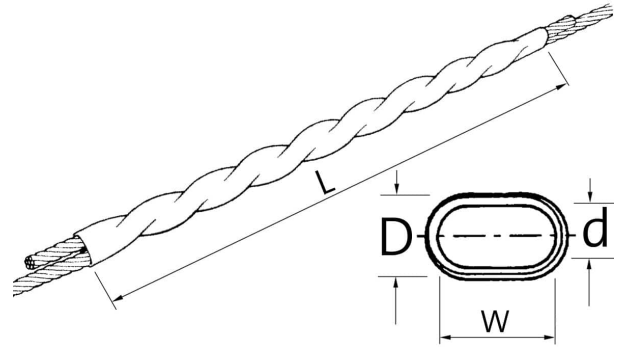

Twist connector for Al lines 31 - 99 mm²

1010AL

- ✓ material aluminium
- ✓ the joint is rotated so that it is screwed in the opposite direction to the turn of the line
- ✓ tool: wrench

Twist connector for Al lines 62 mm². Number of turns: 4.

Item number: **7315-000600**

EAN: **7393487012783**

W (mm): **23**

d (mm): **12**

D (mm): **16,6**

L (mm): **480**

Marking: **1010 XX**

Number of twists: **4**

mm² Cu: **62**