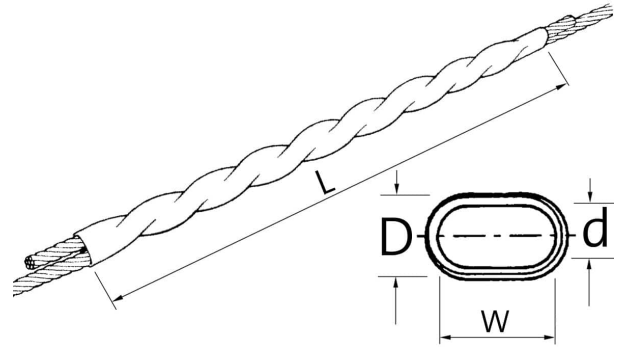

Twist connector for Al lines 31 - 99 mm²

1009

- ✓ material aluminium
- ✓ the joint is rotated so that it is screwed in the opposite direction to the turn of the line
- ✓ tool: wrench

Twist connector for Al lines 49 mm². Number of turns: 4.

Item number: **7315-000500**

EAN: **7393487012776**

W (mm): **21**

d (mm): **11**

D (mm): **15,4**

L (mm): **465**

Marking: **1009 XX**

Number of twists: **4**

mm² Cu: **49**