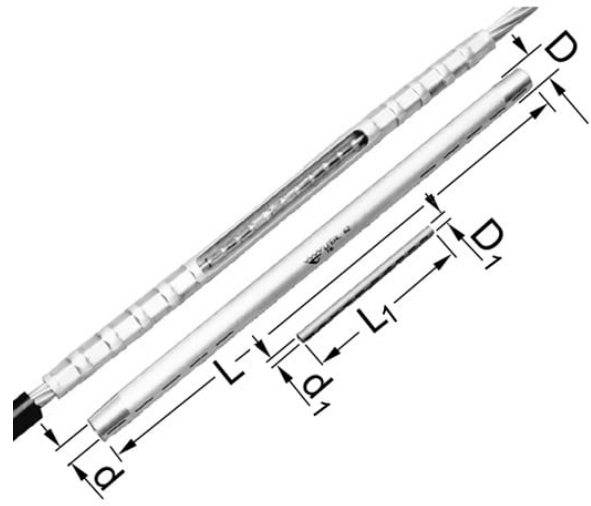

Overhead line connectors 62 and 99 mm² for FeAl-line

LFEAL99

- ✓ outer Al-sleeve + inner steel sleeve for the centre strands
- ✓ meets the requirements of SS 424 1241

Overhead line connector for FeAl line, 99 mm², outer Al-sleeve + inner steel sleeve for the centre strands. Used with Elpress certified systems V1300 or V250.

Item number: **7315-003800**

EAN: **7393487023123**

d (mm): **13.5**

D (mm): **18,7**

L1 (mm): **95**

L (mm): **360**

d1 (mm): **5**

D1 (mm): **8**

Number of crimps: **10**

Marking: **LFEAL 99 20 XXXX, LFEAL 99 8 XXXX**

mm² Cu: **99**