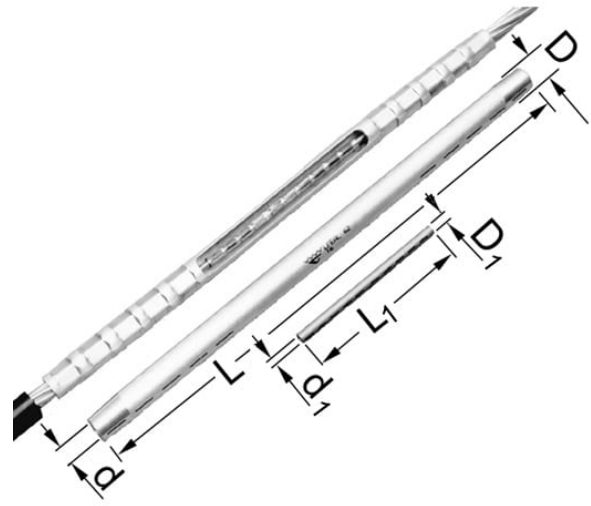

Overhead line connectors 62 and 99 mm² for FeAl-line

LFEAL62

- ✓ outer Al-sleeve + inner steel sleeve for the centre strands
- ✓ meets the requirements of SS 424 1241

Overhead line connector for FeAl line, 62 mm², outer Al-sleeve + inner steel sleeve for the centre strands. Used with Elpress certified systems V1300 or V250.

Item number: **7315-003600**

EAN: **7393487012844**

d (mm): **14.3**

D (mm): **16,0**

L1 (mm): **95**

L (mm): **310**

d1 (mm): **4**

D1 (mm): **6**

Number of crimps: **10**

Marking: **LFEAL 62 6 XXXX**

mm² Cu: **62**