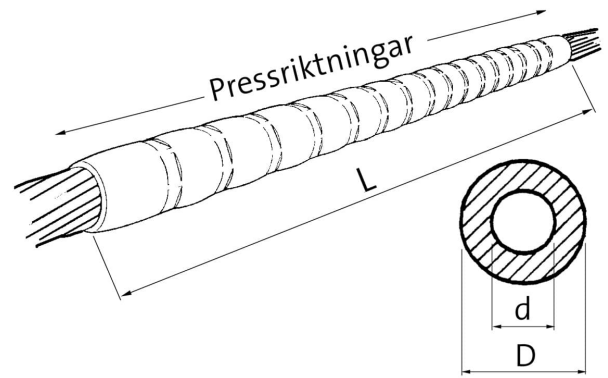

Overhead line connectors 31 - 241 mm² for AlMgSi
(Super B) and Al59

LFS31

- ✓ material aluminium
- ✓ for splicing overhead lines
- ✓ meets the requirements of SS 424 1241
- ✓ the connector tube is supplied with contact paste on the inside
- ✓ the conductor must be cleaned

Overhead line connector for AlMgSi (super B) and Al59, 31 mm². Used with Elpress certified systems V600, V1300 or V250.

Item number: **7315-002100**
EAN: **7393487012875**

d (mm): **8**
D (mm): **15**
L (mm): **200**

Number of crimps: **10**
Marking: **LFS31 16 ALMGSi XXXX AL-59**

mm² Cu: **31**