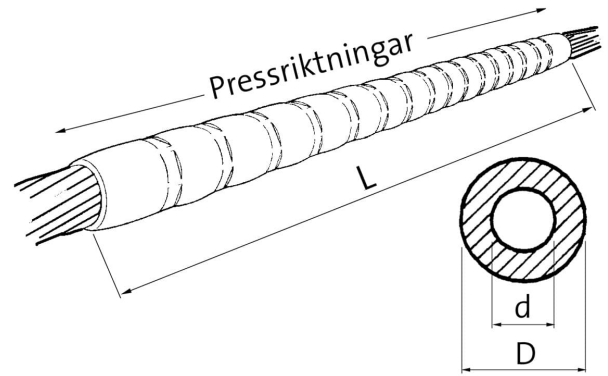

Overhead line connectors 31 - 241 mm² for AlMgSi
(Super B) and Al59

LFS241

- ✓ material aluminium
- ✓ for splicing overhead lines
- ✓ meets the requirements of SS 424 1241
- ✓ the connector tube is supplied with contact paste on the inside
- ✓ the conductor must be cleaned

Overhead line connector for AlMgSi (super B) and Al59, 241 mm². Used with Elpress certified systems V1300 or V250.

Item number: **7315-002500**

EAN: **7393487012868**

d (mm): **21**

D (mm): **30**

L (mm): **450**

Number of crimps: **16**

Marking: **LFS241 32 ALMGSi XXXX AL-59**

mm² Cu: **241**