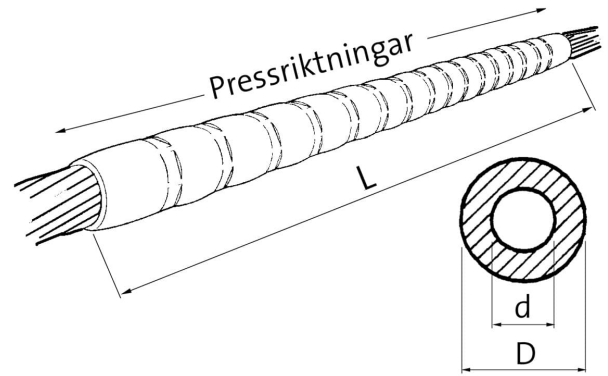

Overhead line connectors 31 - 241 mm² for AlMgSi
(Super B) and Al59

LFS157

- ✓ material aluminium
- ✓ for splicing overhead lines
- ✓ meets the requirements of SS 424 1241
- ✓ the connector tube is supplied with contact paste on the inside
- ✓ the conductor must be cleaned

Overhead line connector for AlMgSi (super B) and Al59, 157 mm². Used with Elpress certified systems V1300 or V250.

Item number: **7315-002400**

EAN: **7393487012851**

d (mm): **17.5**

D (mm): **24**

L (mm): **400**

Number of crimps: **16**

Marking: **LFS157 26 ALMGSi XXXX AL-59**

mm² Cu: **157**