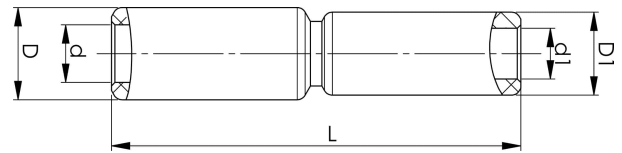

Through connectors with aluminium partitions with different areas 16 - 400 mm²

AS95-25

Al through connector with partition for stranded Al cable 95-25 mm², or for solid Al cable 120-35 mm².
Used for splicing Al conductors of different areas.
Used with Elpress certified systems V1300, V250.

Item number: **7313-442600**

EAN: **7393487015852**

s1 (mm): **29**

d (mm): **12.5**

D (mm): **25**

L (mm): **101.1**

d1 (mm): **6.8**

D1 (mm): **13**

s (mm) - strip length: **60**

AWG/MCM Stranded Al: **4 - 3/0 AWG**

AWG/MCM Solid Al: **2250**

mm² Stranded Al: **95-25**

mm² Solid Al: **120-35**