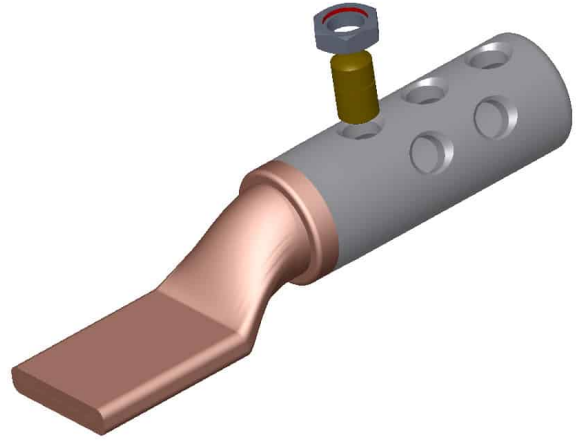

Shearbolt terminals 10 - 630 mm² (reversible screw)

SL630R-1

- ✓ shearbolt material: brass for minimum friction
- ✓ reversible shear-off shearbolts
- ✓ voltage range 1-36 kV
- ✓ meets the requirements of IEC standard 61238-1:2003
- ✓ the terminals are of the bimetallic type for best functionality

Shearbolt terminal 1-36 kV suitable for both Al and Cu class 1 and class 2 cable, connection holes as necessary. Round cable 500-630 mm².

Item number: **7334-011100**
EAN: **7393487033276**

W (mm): **55**
d (mm): **33**
D (mm): **49**
L1 (mm): **129**
L (mm): **243**
t (mm) - palm thickness: **12**
s (mm) - strip length: **120**

Max voltage (kV): **1-36**

Cable type Round (mm²): **500-630**