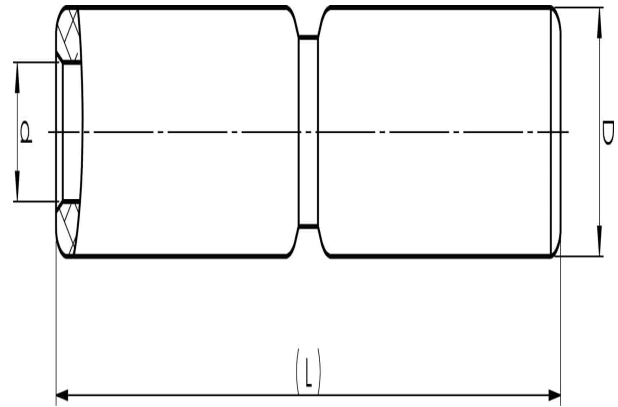

Aluminium through connectors with partition 16 -
1200 mm²

AS300

- ✓ Used primarily for splicing two Al conductors with the same area.
- ✓ Two plus two crimps are needed.
- ✓ With partition.

Al joint sleeve with partition for stranded Al cable
300 mm². Used with Elpress certified system V250.

Item number: **7313-401200**

EAN: **7393487009134**

d (mm): **22**

D (mm): **36**

L (mm): **177**

s (mm) - strip length: **83**

AWG/MCM Stranded Al: **550 MCM**

mm² Stranded Al: **300**