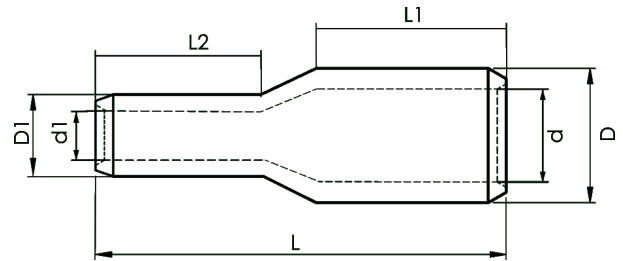

Reducer through connectors 35 - 630 mm²

KSF240-35L

TRANS-
FORMER
SYSTEM

UK
CA

Artikkelnummer: **7303-460100**

EAN: **7393487063716**

s1 (mm): **27**

d (mm): **24**

D (mm): **30**

L1 (mm): **32.3**

L (mm): **65**

d1 (mm): **9**

D1 (mm): **13**

L2 (mm): **25**

s (mm) - avisoleringslengde: **33**

mm² Cu: **240-35**

Vikling (mm²): **302-343/45-70**

Skjermleder (mm²): **-/41**