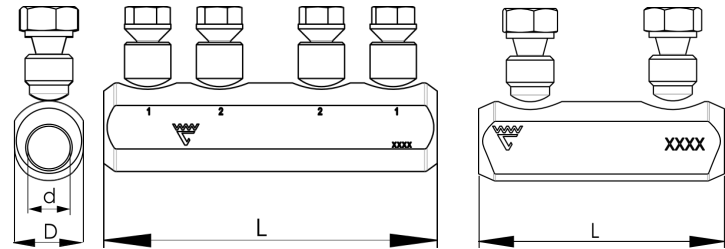

ELPRESS®

Product Datasheet

Shearbolt connectors 10 - 240 mm² (pre-threaded screw)

Cable type round mm ²	Cable type sector mm ²	Name	Screen conductor mm ²	Screen conductor mm ² (with filling piece)	d (mm)	D	L	s	Pcs/pack
10-50	16-50	SC50R50S	10-35		10,7	17,3	62	32	10
35-95	50-95	SC95N	57-95	16-35 (SC95N/PEN)	16,8	23,0	69	31	1
70-150	70-150	SC150N	120-146	21-95 (SC150N/PEN)	19,5	23,0	80	39	1
95-240	120-240	SC240N		29-146 (SC240/PEN)	25,0	33,1	144	70	1

s = strip length

ELPRESS®