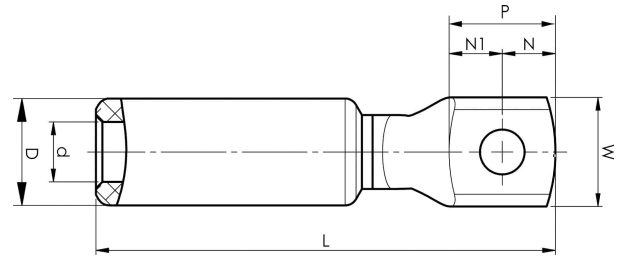

AlCu Terminals

AKK30L-8- DT

UK
CA

Item number: **7612-002200**

EAN: **7393487097278**

W (mm): **16**

N (mm): **8.5**

N1 (mm): **10**

P (mm): **18.5**

d (mm): **7.5**

D (mm): **13**

L (mm): **66**

t (mm) - palm thickness: **3**

s (mm) - strip length: **29**

Screw: **M8**

mm² Stranded Al: **30**

Winding (mm²): **20-40**