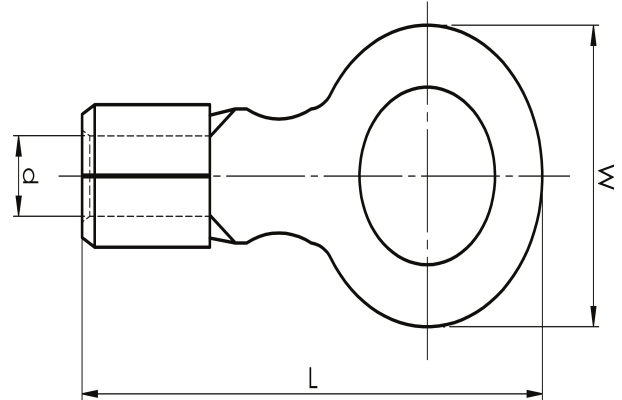

Ring terminal 0.25 - 6 mm<sup>2</sup>

# B0843R

Item number: **7258-260300**

EAN: **7393487003798**

W (mm): **7.5**

d (mm): **1.3**

L (mm): **16.2**

t (mm) - palm thickness: **0.5**

s (mm) - strip length: **7**

Screw: **M4**

Neck type: **Brazed**

AWG/MCM Cu: **24 - 18 AWG**

mm<sup>2</sup> Cu: **0,25-0,75**