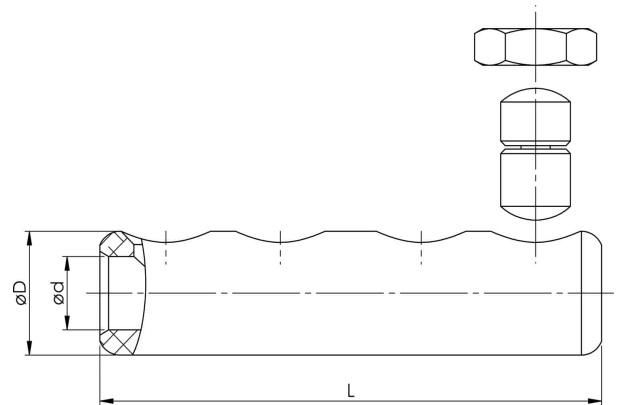

Shearbolt connectors 10 - 630 mm² (reversible screw)

SC150R95S

- ✓ shearbolt material: brass, for minimum friction
- ✓ reversible shear-off shearbolts
- ✓ voltage range: 1-36 kV
- ✓ with partition wall
- ✓ meets the requirements of IEC standard 61238-1:2003

Shearbolt connector 1 -36 kV suitable for both Al and Cu at class 1 and class 2 cable. Round cable 95-150 mm², sector shaped cable 95-120 mm². When splicing screen conductors 21-95 mm², filler piece SC150N/PEN is used for splicing the copper screen of the cable.

Item number: **7320-010300**

EAN: **7393487026780**

d (mm): **16**

D (mm): **27,0**

L (mm): **114**

s (mm) - strip length: **58**

Max voltage (kV): **1-36**

Screen conductor (mm²): **70-95**

Cable type Round (mm²): **95-150**

Cable type Sector (mm²): **95-120**