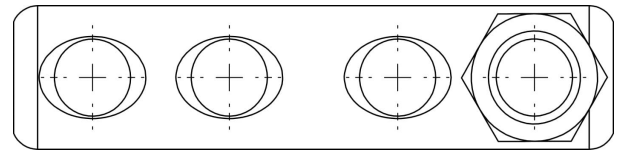

Shearbolt connectors 10 - 630 mm² (reversible screw)

SC150R95S

- ✓ shearbolt material: brass, for minimum friction
- ✓ reversible shear-off shearbolts
- ✓ voltage range: 1-36 kV
- ✓ with partition wall
- ✓ meets the requirements of IEC standard 61238-1:2003

Shearbolt connector 1 -36 kV suitable for both Al and Cu at class 1 and class 2 cable. Round cable 95-150 mm², sector shaped cable 95-120 mm². When splicing screen conductors 21-95 mm², filler piece SC150N/PEN is used for splicing the copper screen of the cable.

Item number: **7320-010300**

EAN: **7393487026780**

d (mm): **16**

D (mm): **27,0**

L (mm): **114**

s (mm) - strip length: **58**

Max voltage (kV): **1-36**

Screen conductor (mm²): **70-95**

Cable type Round (mm²): **95-150**

Cable type Sector (mm²): **95-120**