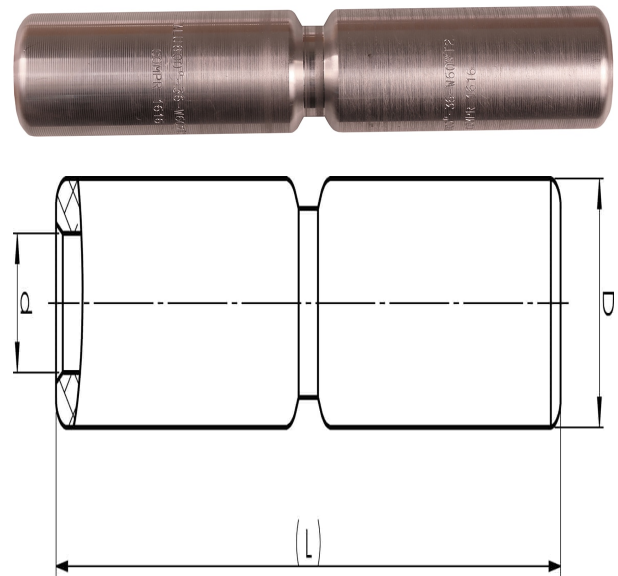

Aluminium through connectors with partition 16 -
1200 mm²

AS800-1

- ✓ Used primarily for splicing two Al conductors with the same area.
- ✓ Two plus two crimps are needed.
- ✓ With partition.

Al through connector with partition for stranded, compressed Al cable 800 mm². Used with Elpress certified system V1470.

Item number: **7313-405800**

EAN: **7393487020061**

d (mm): **36**

D (mm): **60**

L (mm): **288**

s (mm) - strip length: **129**

AWG/MCM Stranded Al: **1600 MCM**

mm² Stranded Al: **800**