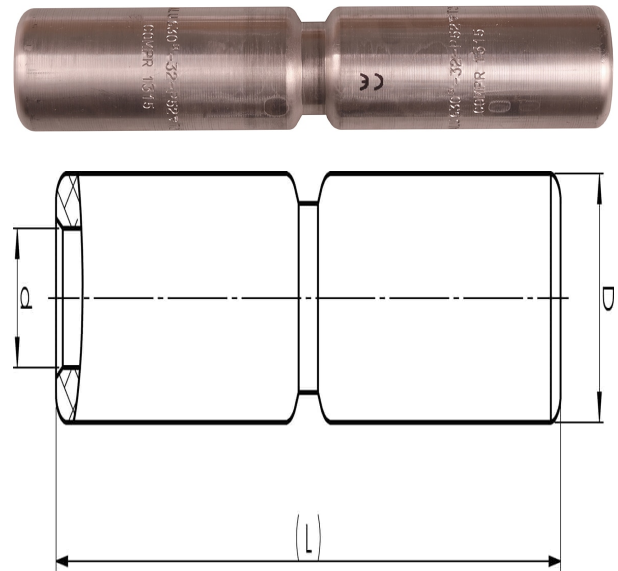

Aluminium through connectors with partition 16 -
1200 mm²

AS630A-1

- ✓ Used primarily for splicing two Al conductors with the same area.
- ✓ Two plus two crimps are needed.
- ✓ With partition.

Al through connector with partition for stranded, compressed Al cable 630 mm². Used with Elpress certified system V250.

Item number: **7313-021400**

EAN: **7393487020030**

d (mm): **32**

D (mm): **52**

L (mm): **250**

s (mm) - strip length: **110**

AWG/MCM Stranded Al: **1250 MCM**

mm² Stranded Al: **630**