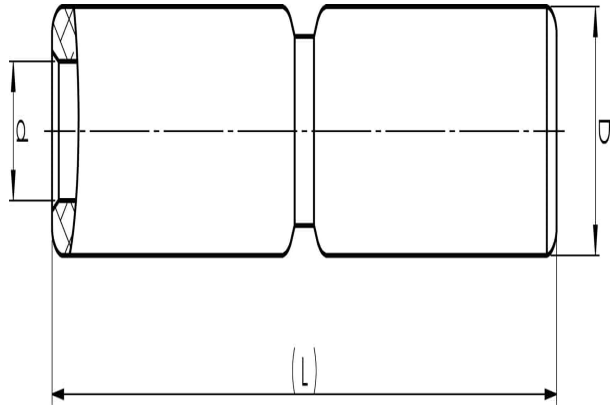

Aluminium through connectors with partition 16 -
1200 mm²

AS240

- ✓ Used primarily for splicing two Al conductors with the same area.
- ✓ Two plus two crimps are needed.
- ✓ With partition.

Al through connector with partition for stranded Al cable 240 mm². Used with Elpress certified systems V1300, V250.

Item number: **7313-401100**

EAN: **7393487009127**

d (mm): **19.8**

D (mm): **32**

L (mm): **131**

s (mm) - strip length: **58**

AWG/MCM Stranded Al: **450 MCM**

mm² Stranded Al: **240**