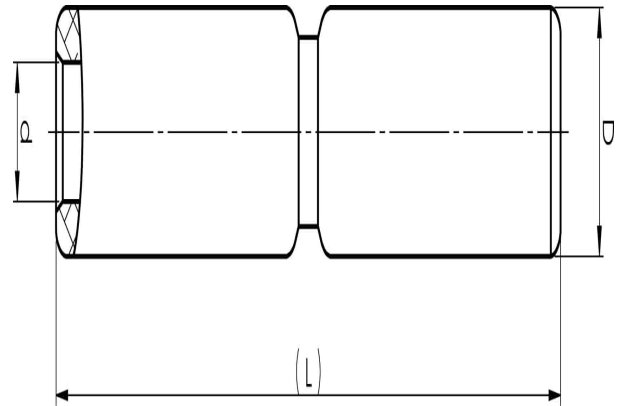

Aluminium through connectors with partition 16 -  
1200 mm<sup>2</sup>

# AS185

- ✓ Used primarily for splicing two Al conductors with the same area.
- ✓ Two plus two crimps are needed.
- ✓ With partition.

Al through connector with partition for stranded Al cable 185 mm<sup>2</sup>, or for solid Al cable 240 mm<sup>2</sup>. Used with Elpress certified systems V1300, V250.

Item number: **7313-401000**

EAN: **7393487009110**

d (mm): **17.6**

D (mm): **32**

L (mm): **131**

s (mm) - strip length: **58**

AWG/MCM Stranded Al: **350 MCM**

AWG/MCM Solid Al: **500**

mm<sup>2</sup> Stranded Al: **185**

mm<sup>2</sup> Solid Al: **240**