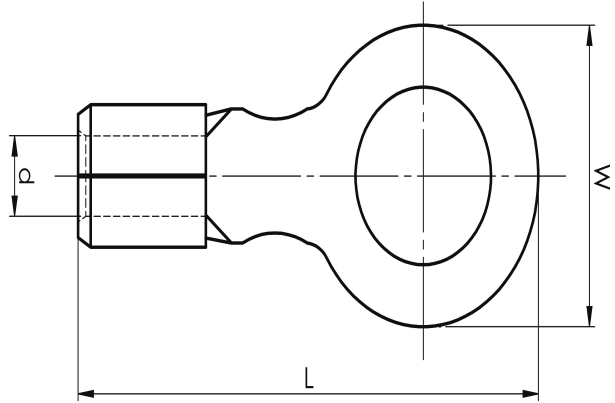

Ring terminal 0.25 - 6 mm²

B2543R

Item number: **7258-261200**

EAN: **7393487003859**

W (mm): **7**

d (mm): **2.4**

L (mm): **16**

t (mm) - palm thickness: **0.8**

s (mm) - strip length: **8**

Screw: **M4**

Neck type: **Brazed**

AWG/MCM Cu: **16 - 14 AWG**

mm² Cu: **1,5-2,5**