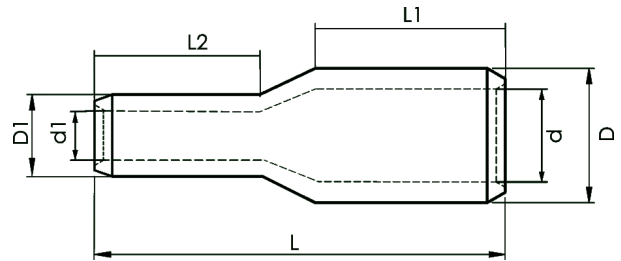

Reducer through connectors 35 - 630 mm²

KSF630- 400L

TRANS-
FORMER
SYSTEM

UK
CA

Artikelnummer: **7303-457300**

EAN: **7393487060623**

s1 (mm): **47**

d (mm): **39**

D (mm): **50**

L1 (mm): **60**

L (mm): **121**

d1 (mm): **30**

D1 (mm): **38**

L2 (mm): **45**

s (mm) - abisolierlänge: **62**

AWG/MCM Cu: **1250 MCM**

mm² Cu: **630-400**

Wicklung (mm²): **630-730/412-500**